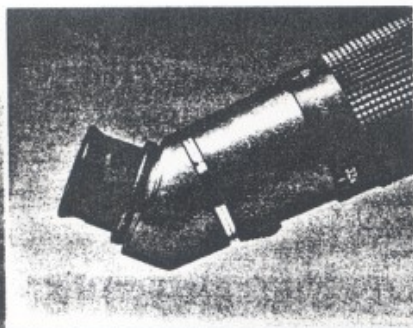

# Now there's a telescope for all those people who never thought they'd buy a telescope.

Halley Optical proudly introduces the Halleyscope®—the first telescope designed with the consumer in mind.

Compact, easy-to-use, and attractively designed, the Halleyscope is

*The 45° adaptor assures comfortable viewing when you look at the sky.*

the perfect telescope for first-time telescope buyers. The scope's 8 to 32x power range gives you a clear, crisp view of objects as they really are—no upside down or backwards images. The wide field of view makes it easy to find what you're looking for, then zoom in for a close-up ... whether you're watching birds in a field or stars in the sky.

The scope's standard equipment includes a 45° adaptor for sky viewing. And a 35mm camera adaptor that turns the Halleyscope into a powerful telephoto lens.

The Halleyscope also comes with a tripod and a built-in retractable sunshade for glare-free viewing.