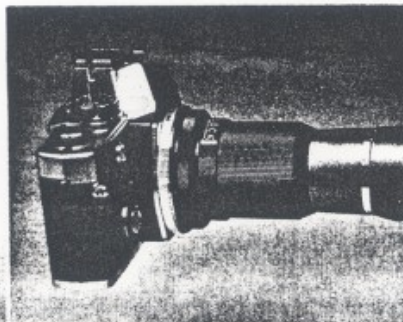

*The 45° adaptor assures comfortable viewing when you look at the sky.*

the perfect telescope for first-time telescope buyers. The scope's 8 to 32x power range gives you a clear, crisp view of objects as they really are—no upside down or backwards images. The wide field of view makes it easy to find what you're looking for, then zoom in for a close-up ... whether you're watching birds in a field or stars in the sky.

The scope's standard equipment includes a 45° adaptor for sky viewing. And a 35mm camera adaptor that turns the Halleyscope into a powerful telephoto lens.

The Halleyscope also comes with a tripod and a built-in retractable sunshade for glare-free viewing.