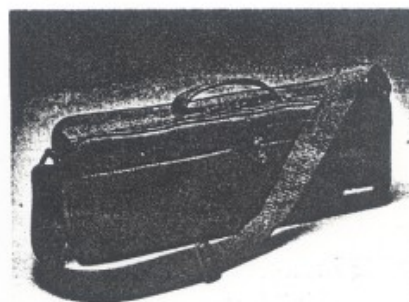

The carrying case is custom-designed for the Halleyscope® and its accessories.