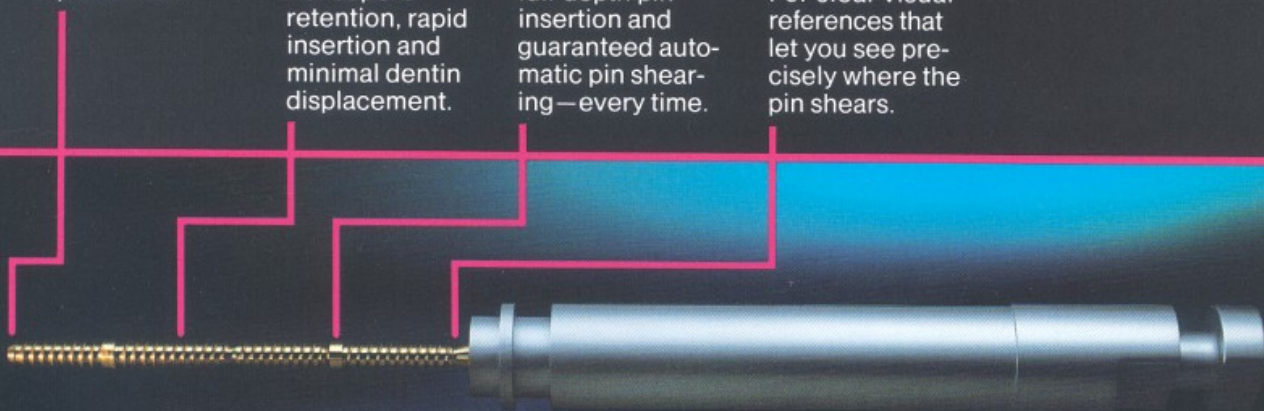

Introducing the new TMS Link Plus*—a self-threading retention pin incorporating state-of-the-art pin design and technology.

*Currently available in Minim Double-Shear size.

DISTINCTIVE AND OUTSTANDING FEATURES INCLUDE:

Tapered lead.

For easy pin placement.

Buttress thread.

For superb retention, rapid insertion and minimal dentin displacement.

Shoulder stop.

For consistent full-depth pin insertion and guaranteed automatic pin shearing—every time.

Defined shear points.

For clear visual references that let you see precisely where the pin shears.

Indent channel sites.

Drill pin channels.

Insert pins.

Restore teeth.

Available only through your Dental Supply Dealer.

■ **EFFECTIVE**—TMS Link Series Minikin™ Pins, combined with modern dental restorative materials, lock the Splint-Lock Wire firmly in place for excellent stability and rigidity.

■ **CONSERVATIVE**—Application of the Splint-Lock System requires comparatively little tooth preparation and chair time.